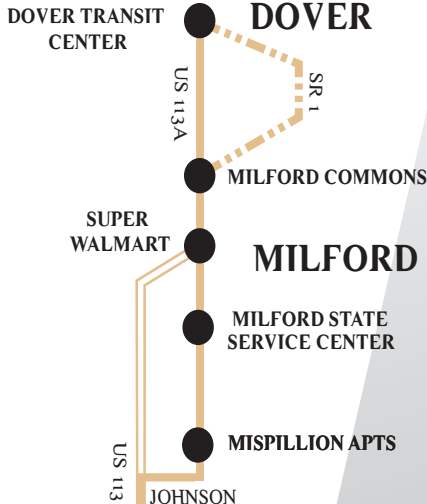

MAP NOT TO SCALE

RT 303

RT 206

BRIDGEVILLE

GEORGETOWN

MILTON

- RT 206
- RT 212
- RT 303
- RT 303 EXPRESS
- LIMITED STOPS

NOT ALL STOPS LISTED
(See DartFirstState.com for complete list of bus stops)

RT 212